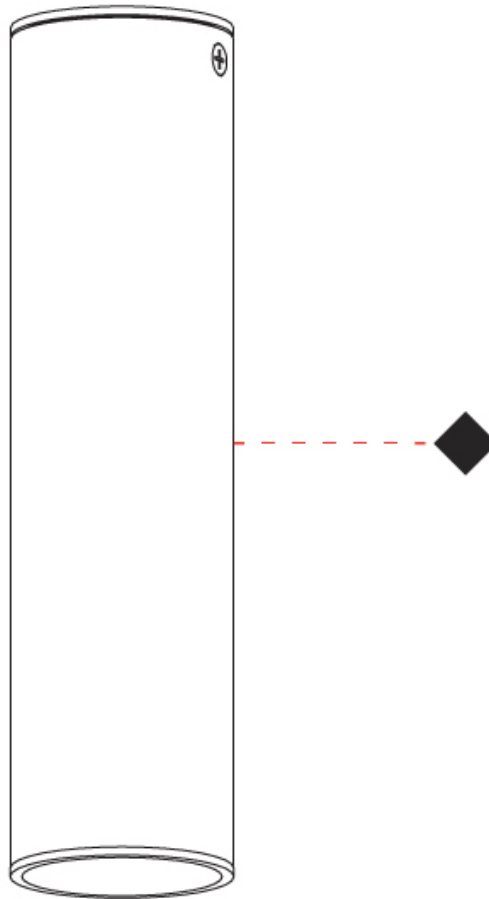

HAUL - CEILING SURFACE

D92105R9-

PROJECT

TYPE

SPECIFIER

QUANTITY

DATE