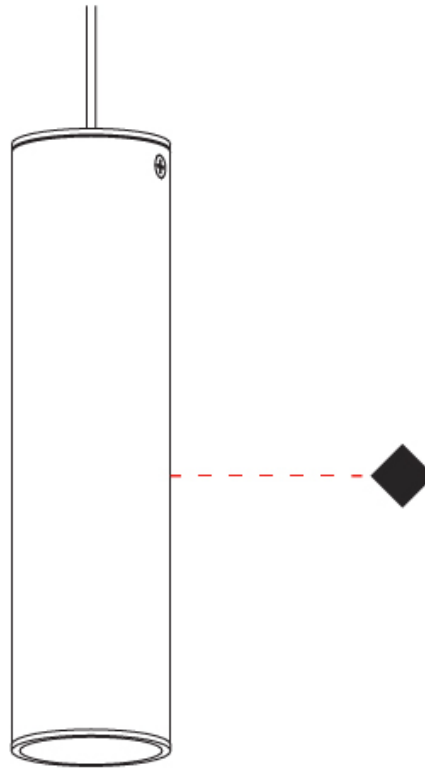

HAUL TRACK

D96070-

PROJECT

TYPE

SPECIFIER

QUANTITY

DATE