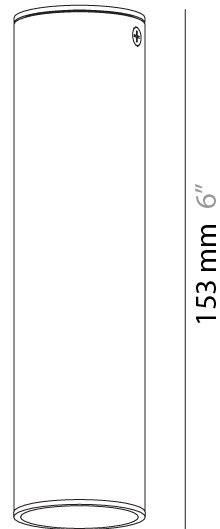

PROJECT
TYPE
SPECIFIER
QUANTITY
DATE

HAUL - CEILING SURFACE

D92105R9-

base number Finish Options

1. To build a product code in our configurator select the specify button on the base model # product page
2. To build a manual product code on this datasheet choose from the options listed below in blue font and add the suffix to the base model #

GENERAL

Series: Haul
Subseries: Haul - Ceiling
Brand: Milan
Division: Design
Mounting Type: Surface
Mounting Location: Ceiling
Subcategory: Downlight

PHYSICAL

Shape: Cylinder
Diameter (mm): 40
Diameter (in): 1 9/16
Height (mm): 153
Height (in): 6
Light Distribution: Direct
Fixture Finish: MWL / MBQ
Fixture Material: Extruded Aluminum

ELECTRICAL

Lamp Type: LED
Input Wattage (W): 5
Dimming: Electronic Low Voltage Dimming
Input Voltage (V): 120Vac Direct Line

LED

Number of LEDs: 1
Color Temperature (°K): 3000
Max. Delivered Lumen (lm): 500
CRI: >90 CRI
Lamp Life (hrs): 50000

OPTICAL

Beam Angle: 35

RATINGS AND CERTIFICATIONS

Certified By: Certified for North American Standards
IP rating: IP20

Ø40 mm 1 9/16"

153 mm 6"