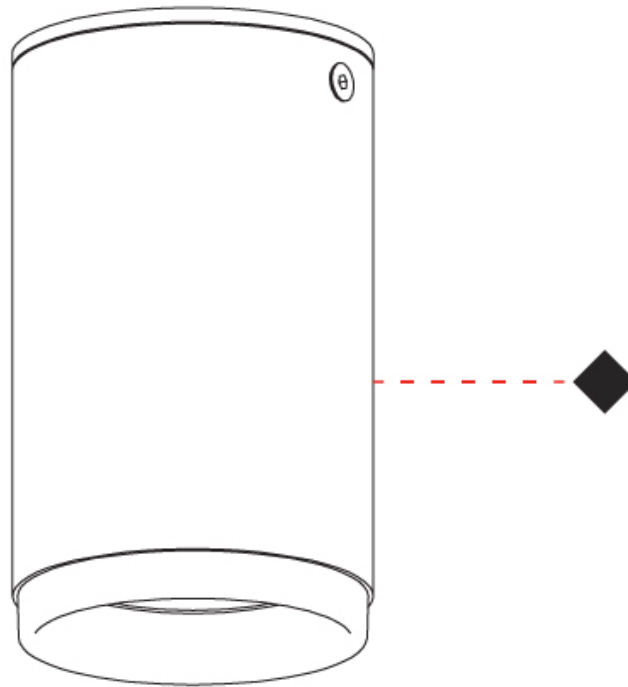

HAUL - CEILING SURFACE

D92249-

PROJECT

TYPE

SPECIFIER

QUANTITY

DATE