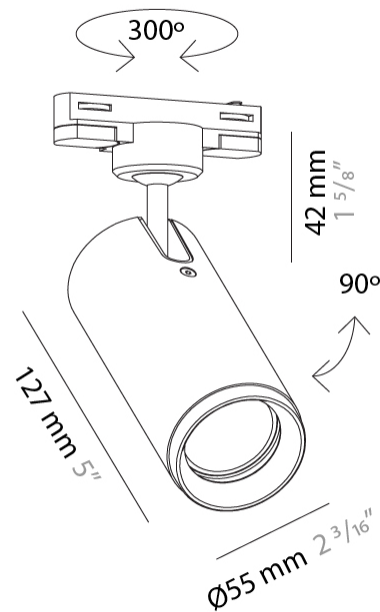

PROJECT	
TYPE	
SPECIFIER	
QUANTITY	
DATE	

HAUL TRACK

D96073-

base number   Finish
Options

1. To build a product code in our configurator select the specify button on the base model # product page
2. To build a manual product code on this datasheet choose from the options listed below in blue font and add the suffix to the base model #

GENERAL

Series: Haul
Brand: Milan
Division: Design
Mounting Type: Track
Mounting Location: Ceiling
Subcategory: Spots

PHYSICAL

Shape: Cylinder
Diameter (mm): 55
Diameter (in): 2 3/16
Height (mm): 203
Height (in): 8
Max. Overall Height (mm): 1300
Max. Overall Height (in): 51 3/16
Light Distribution: Direct
Fixture Finish: MWL / MBQ
Fixture Material: Extruded Aluminum

ELECTRICAL

Lamp Type: LED
Input Wattage (W): 7
Dimming: Electronic Low Voltage Dimming
Input Voltage (V): 120Vac Direct Line

LED

Number of LEDs: 1
Color Temperature (°K): 3000
Max. Delivered Lumen (lm): 665
CRI: >90 CRI
Lamp Life (hrs): 50000

OPTICAL

Reflector°: 35
Beam Angle: 35

RATINGS AND CERTIFICATIONS

Certified By: Certified for North American Standards
IP rating: IP20