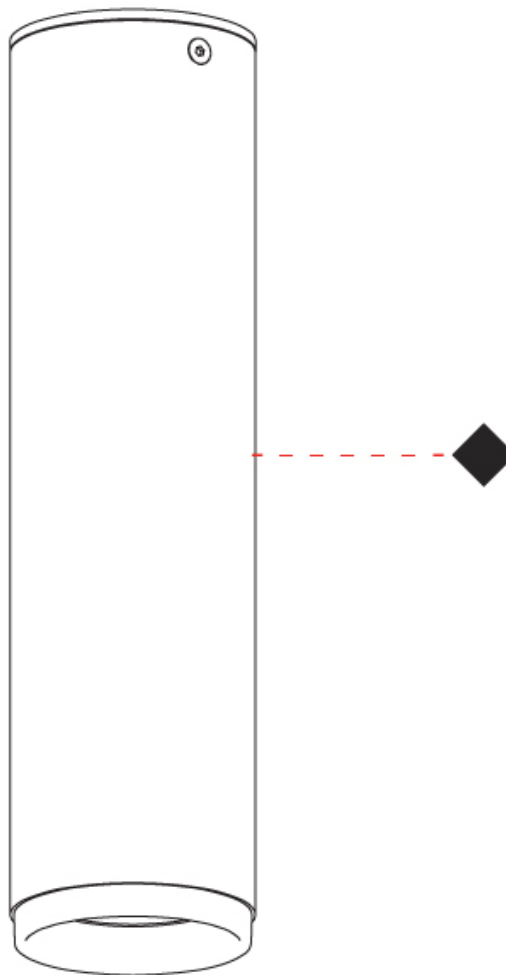

HAUL - CEILING SURFACE

D92250-

PROJECT

TYPE

SPECIFIER

QUANTITY

DATE

D